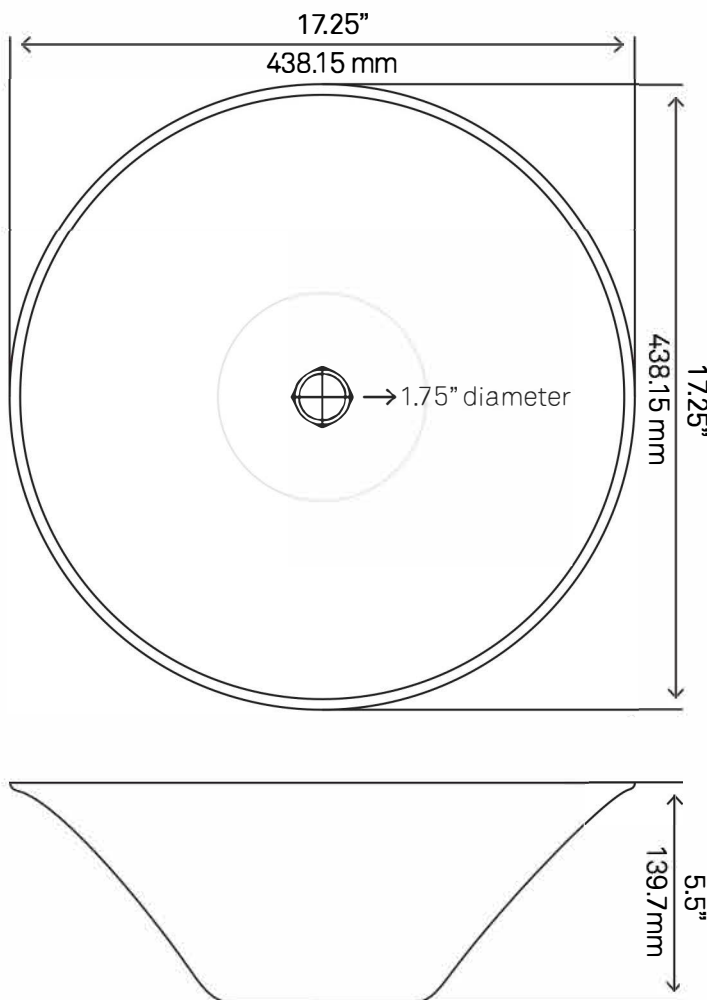

NOHP-G19012 CREDERE Artsy Glass Vessel Bathroom Sink

Requested By:

Specific Features:

STANDARD SPECIFICATIONS:

- Thick tempered glass vessel sink
- Artisan painted silver, black and blue tones
- High tempered glass
- Stain and scratch resistant inside
- Textured painted outside; polished inside
- Inner dimensions: 16.25" x 5"
- Above counter installation
- Standard U.S. plumbing connection
- Novatto faucet sold separately

Novatto Inc
TOLL FREE 844.404.4242
www.NovattoInc.com

UPD-MB-MR Vessel Sink Umbrella Drain and Mounting Ring, Matte Black

Requested By: _____

Specific Features: _____

STANDARD SPECIFICATIONS:

- Umbrella vessel sink drain
- Mounting ring
- Matte black finish
- Solid brass construction
- Drain includes: rubber seals and fastener
- Drain: 9.5-inches total length
- Mounting ring includes: rubber seal to cushion sink
- Mounting ring: 3-inches wide x 3/8-inch high
- Fits any standard 1.75-inch drain opening
- cUPC