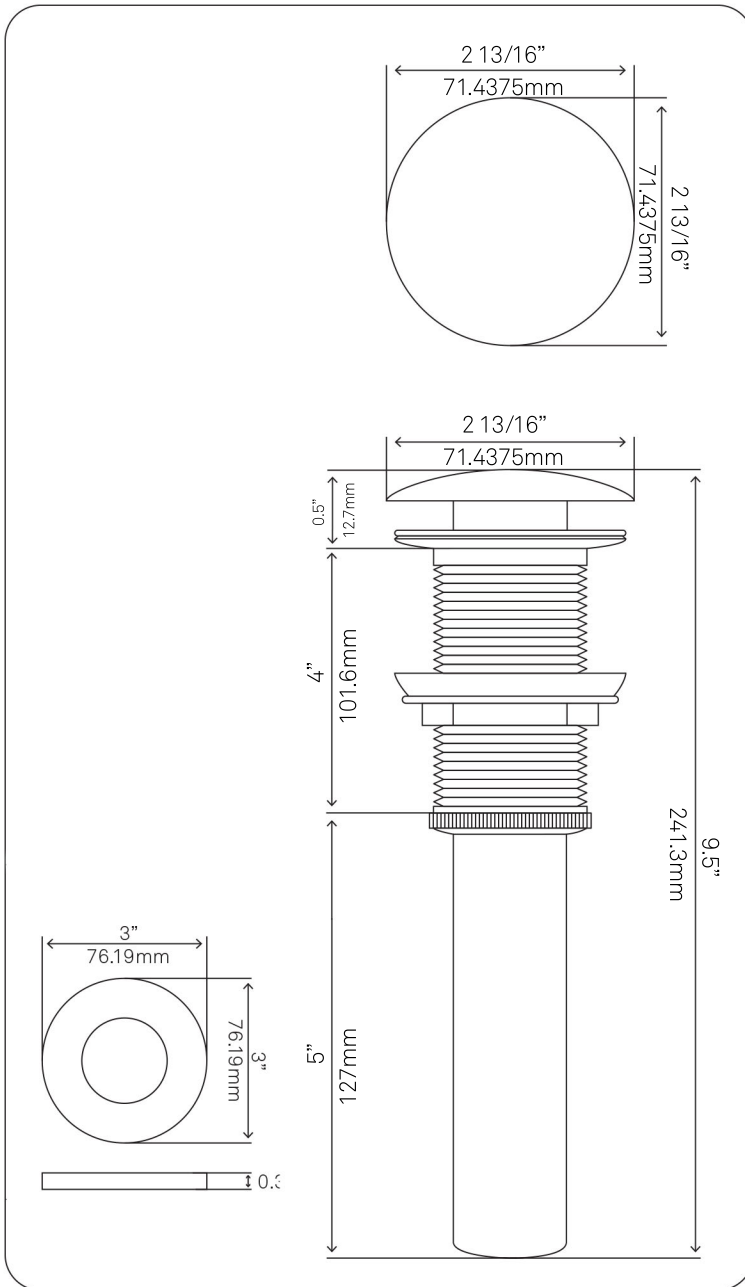

NOTES

Novatto reserves the right (1) to make changes in specifications and materials, and (2) to change or discontinue models, both without notice or obligation. Dimensions are for reference only, see www.NovattoInc.com for finish options and product availability.

Novatto Inc
TOLL FREE 844.404.4242
www.NovattoInc.com